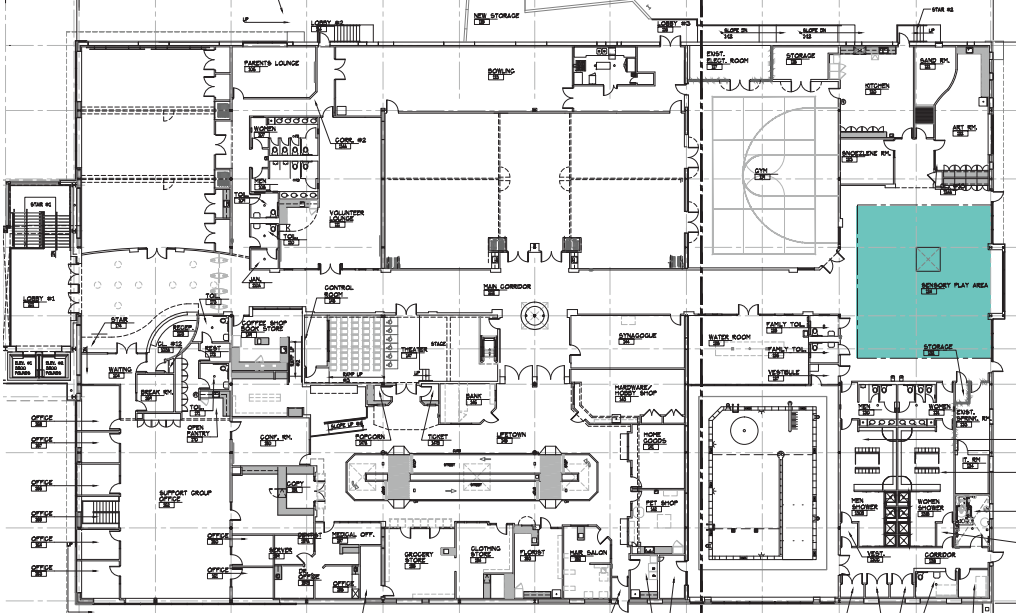

LifeTown

Event Space Offerings and Agreement

Multipurpose Room

Multipurpose Room A	25' X 32'	(800 SF)
Multipurpose Room B	20' X 32'	(640 SF)
Multipurpose Room C	24' X 47'	(1128 SF)
Multipurpose Room D	25' X 32'	(800 SF)
Multipurpose Room E	20' X 32'	(640 SF)
Full Multipurpose Room	88' X 47'	(4136 SF)

Art Room

Kitchen

21' X 37' (777 SF)

Shul

15' X 32' (480 SF)

Indoor Park

44' X 38' (1672 SF)

LifeTown Shoppes

34' X 75' (2550 SF)

Outdoor Field

210' X 88' (18,480 SF)

LifeTown

10 Microlab Road, Livingston, NJ 07039
973.251.0200 • www.LifeTown.com

Affiliated with
RABBINICAL COLLEGE OF
AMERICA—LUBAVITCH

We're partners with
 Jewish Federation
OF GREATER NEW JERSEY