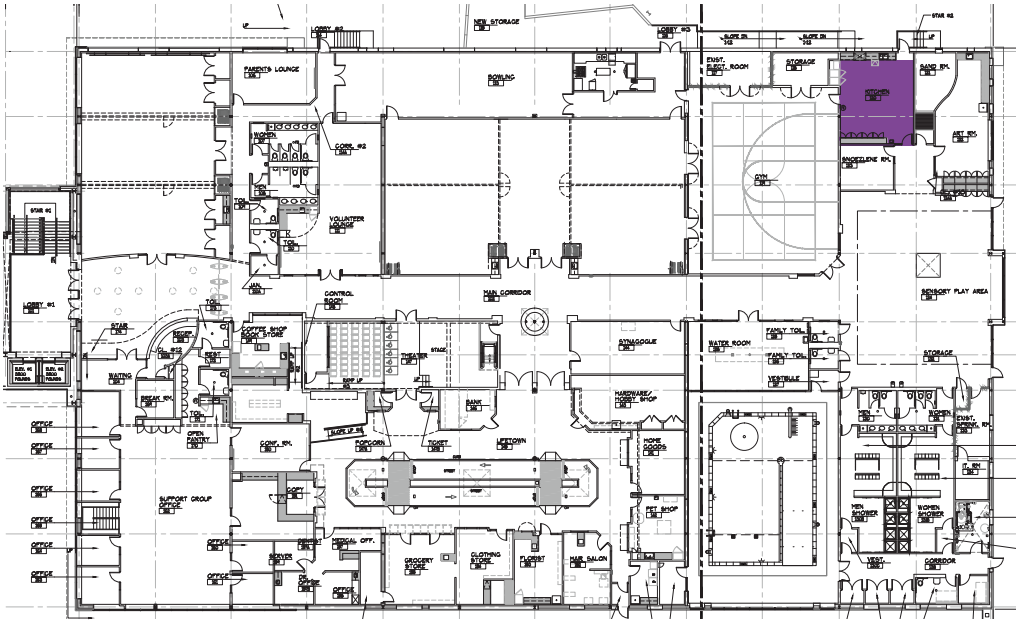

LifeTown

Event Space Offerings and Agreement

Multipurpose Room

Multipurpose Room A	25' X 32'	(800 SF)
Multipurpose Room B	20' X 32'	(640 SF)
Multipurpose Room C	24' X 47'	(1128 SF)
Multipurpose Room D	25' X 32'	(800 SF)
Multipurpose Room E	20' X 32'	(640 SF)
Full Multipurpose Room	88' X 47'	(4136 SF)

Art Room

Kitchen

21' X 37' (777 SF)

Shul

15' X 32' (480 SF)

Indoor Park

44' X 38' (1672 SF)

LifeTown Shoppes