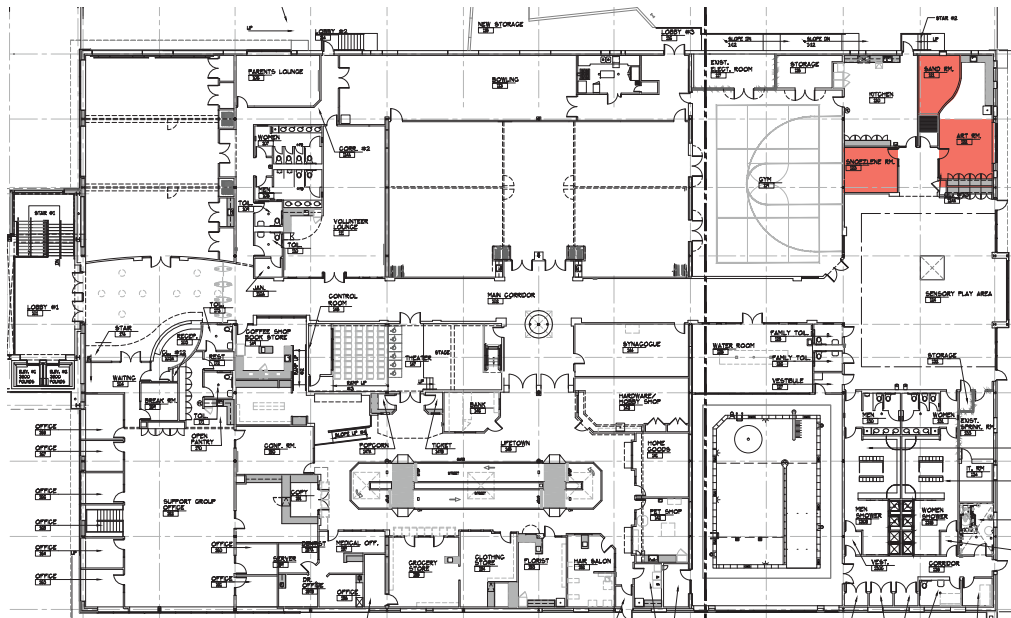

LifeTown

Event Space Offerings and Agreement

Multipurpose Room

Multipurpose Room A	25' X 32'	(800 SF)
Multipurpose Room B	20' X 32'	(640 SF)
Multipurpose Room C	24' X 47'	(1128 SF)
Multipurpose Room D	25' X 32'	(800 SF)
Multipurpose Room E	20' X 32'	(640 SF)
Full Multipurpose Room	88' X 47'	(4136 SF)

Art Room

Kitchen

21' X 37' (777 SF)

Shul

15' X 32' (480 SF)

Indoor Park

44' X 38' (1672 SF)

LifeTown Shoppes