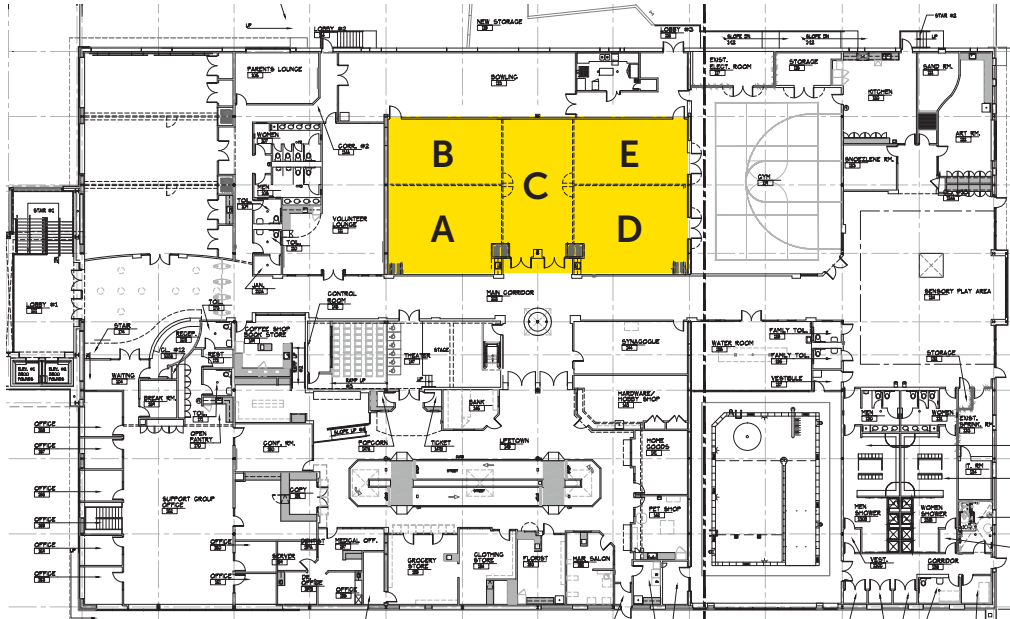

LifeTown

Event Space Offerings and Agreement

Multipurpose Room

Multipurpose Room A	25' X 32'	(800 SF)
Multipurpose Room B	20' X 32'	(640 SF)
Multipurpose Room C	24' X 47'	(1128 SF)
Multipurpose Room D	25' X 32'	(800 SF)
Multipurpose Room E	20' X 32'	(640 SF)
Full Multipurpose Room	88' X 47'	(4136 SF)

Art Room

Kitchen

21' X 37' (777 SF)

Shul

15' X 32' (480 SF)

Indoor Park

44' X 38' (1672 SF)

LifeTown Shoppes

34' X 75' (2550 SF)

Outdoor Field

210' X 88' (18,480 SF)

LifeTown

10 Microlab Road, Livingston, NJ 07039
973.251.0200 • www.LifeTown.com

Affiliated with
RABBINICAL COLLEGE OF
AMERICA—LUBAVITCH

We're partners with
 Jewish Federation
OF GREATER NEW JERSEY