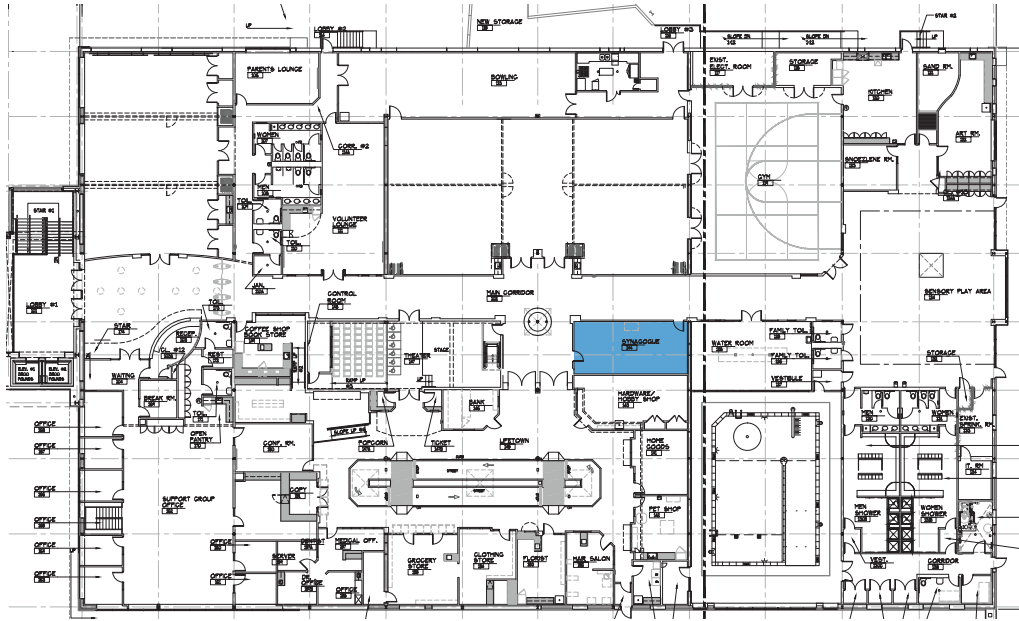

LifeTown

Event Space Offerings and Agreement

Multipurpose Room

Multipurpose Room A	25' X 32'	(800 SF)
Multipurpose Room B	20' X 32'	(640 SF)
Multipurpose Room C	24' X 47'	(1128 SF)
Multipurpose Room D	25' X 32'	(800 SF)
Multipurpose Room E	20' X 32'	(640 SF)
Full Multipurpose Room	88' X 47'	(4136 SF)

Art Room

Kitchen

21' X 37' (777 SF)

Shul

15' X 32' (480 SF)

Indoor Park

44' X 38' (1672 SF)

LifeTown Shoppes

34' X 75' (2550 SF)

Outdoor Field

210' X 88' (18,480 SF)

LifeTown

10 Microlab Road, Livingston, NJ 07039
973.251.0200 • www.LifeTown.com

Affiliated with
RABBINICAL COLLEGE OF
AMERICA—LUBAVITCH

We're partners with
 Jewish Federation
OF GREATER NEW JERSEY