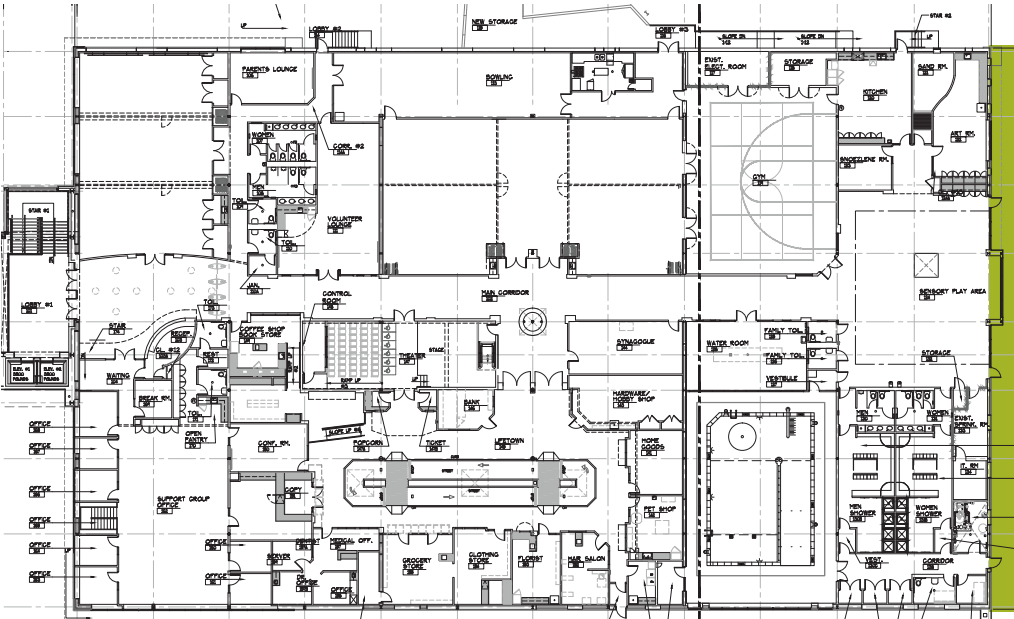

LifeTown

Event Space Offerings and Agreement

Multipurpose Room

Multipurpose Room A	25' X 32'	(800 SF)
Multipurpose Room B	20' X 32'	(640 SF)
Multipurpose Room C	24' X 47'	(1128 SF)
Multipurpose Room D	25' X 32'	(800 SF)
Multipurpose Room E	20' X 32'	(640 SF)
Full Multipurpose Room	88' X 47'	(4136 SF)

Art Room

Kitchen

21' X 37' (777 SF)

Shul

15' X 32' (480 SF)

Indoor Park

44' X 38' (1672 SF)

LifeTown Shoppes

34' X 75' (2550 SF)

Outdoor Field

210' X 88' (18,480 SF)

LifeTown

10 Microlab Road, Livingston, NJ 07039
973.251.0200 • www.LifeTown.com

Affiliated with
RABBINICAL COLLEGE OF
AMERICA—LUBAVITCH

We're partners with
 Jewish Federation
OF GREATER NEW JERSEY