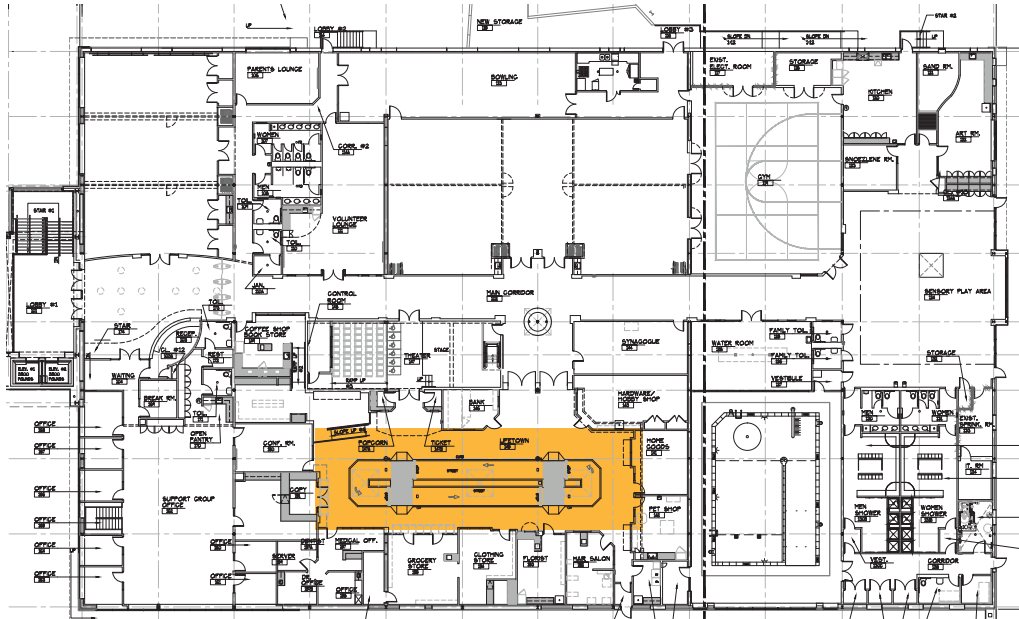

LifeTown

Event Space Offerings and Agreement

Multipurpose Room

Multipurpose Room A	25' X 32'	(800 SF)
Multipurpose Room B	20' X 32'	(640 SF)
Multipurpose Room C	24' X 47'	(1128 SF)
Multipurpose Room D	25' X 32'	(800 SF)
Multipurpose Room E	20' X 32'	(640 SF)
Full Multipurpose Room	88' X 47'	(4136 SF)

Art Room

Kitchen

21' X 37' (777 SF)

Shul

15' X 32' (480 SF)

Indoor Park

44' X 38' (1672 SF)

LifeTown Shoppes

34' X 75' (2550 SF)

Outdoor Field

210' X 88' (18,480 SF)

LifeTown

10 Microlab Road, Livingston, NJ 07039
973.251.0200 • www.LifeTown.com

Affiliated with
RABBINICAL COLLEGE OF
AMERICA—LUBAVITCH

We're partners with
 Jewish Federation
OF GREATER NEW JERSEY