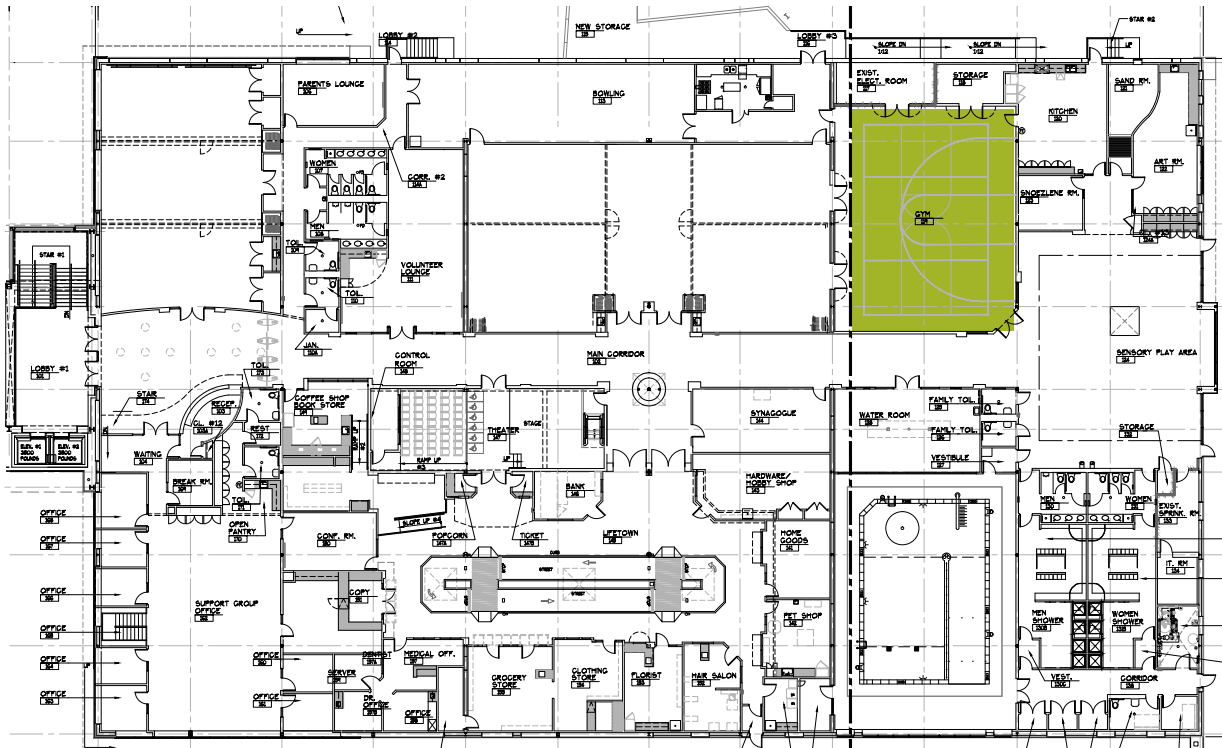

LifeTown

Event Space Offerings and Agreement

Multipurpose Room

Multipurpose Room A	25' X 32'	(800 SF)
Multipurpose Room B	20' X 32'	(640 SF)
Multipurpose Room C	20' X 40'	(800 SF)
Multipurpose Room D	25' X 32'	(800 SF)
Multipurpose Room E	20' X 32'	(640 SF)
Full Multipurpose Room	88' X 47'	(4136 SF)

Youth Center

Youth Center A	40' X 20'	(800 SF)
Youth Center B	40' X 20'	(800 SF)
Youth Center C	40' X 19'	(760 SF)
Full Youth Center	40' X 59'	(2360 SF)

Volunteer Lounge

1215 SF

These outstanding
teen volunteers
brought smiles
to the faces of
individuals with
special needs
since 2000!

finds a treasure

ורבות לתוך כבוד

Gym

45' X 60' (2700 SF)

Sensory Room

Sand Room

Art Room

Kitchen

21' X 37' (777 SF)

Shul

15' X 32' (480 SF)

Indoor Park

44' X 38' (1672 SF)

LifeTown Shoppes

34' X 75' (2550 SF)

Outdoor Field