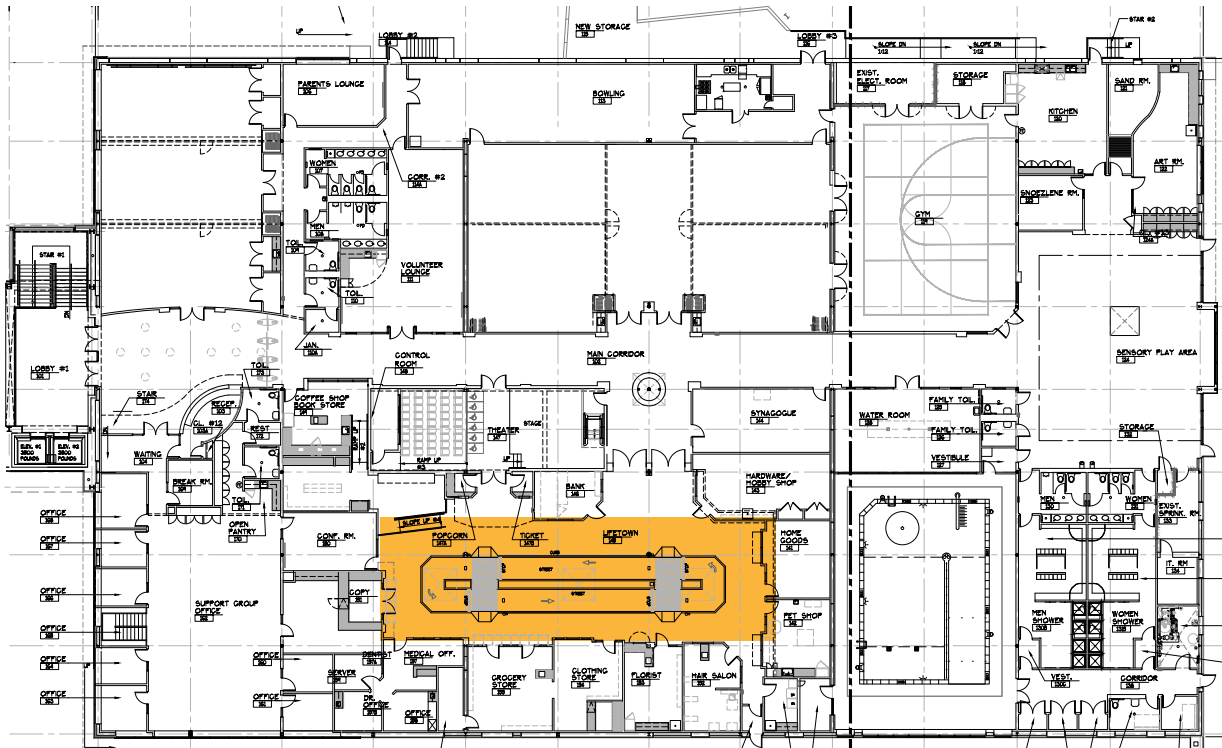

LifeTown

Event Space Offerings and Agreement

Multipurpose Room

Multipurpose Room A	25' X 32'	(800 SF)
Multipurpose Room B	20' X 32'	(640 SF)
Multipurpose Room C	20' X 40'	(800 SF)
Multipurpose Room D	25' X 32'	(800 SF)
Multipurpose Room E	20' X 32'	(640 SF)
Full Multipurpose Room	88' X 47'	(4136 SF)

finds a treasure

ורבות לתוך כבוד

Gym

45' X 60' (2700 SF)

Sensory Room

Sand Room

Art Room

Kitchen

21' X 37' (777 SF)

Shul

15' X 32' (480 SF)

Indoor Park

44' X 38' (1672 SF)

LifeTown Shoppes

34' X 75' (2550 SF)

Outdoor Field

210' X 88' (18,480 SF)

LifeTown

10 Microlab Road, Livingston, NJ 07039
973.251.0200 • www.LifeTown.com

Affiliated with
RABBINICAL COLLEGE OF
AMERICA—LUBAVITCH

We're partners with
 Jewish Federation
OF GREATER METROWEST NJ