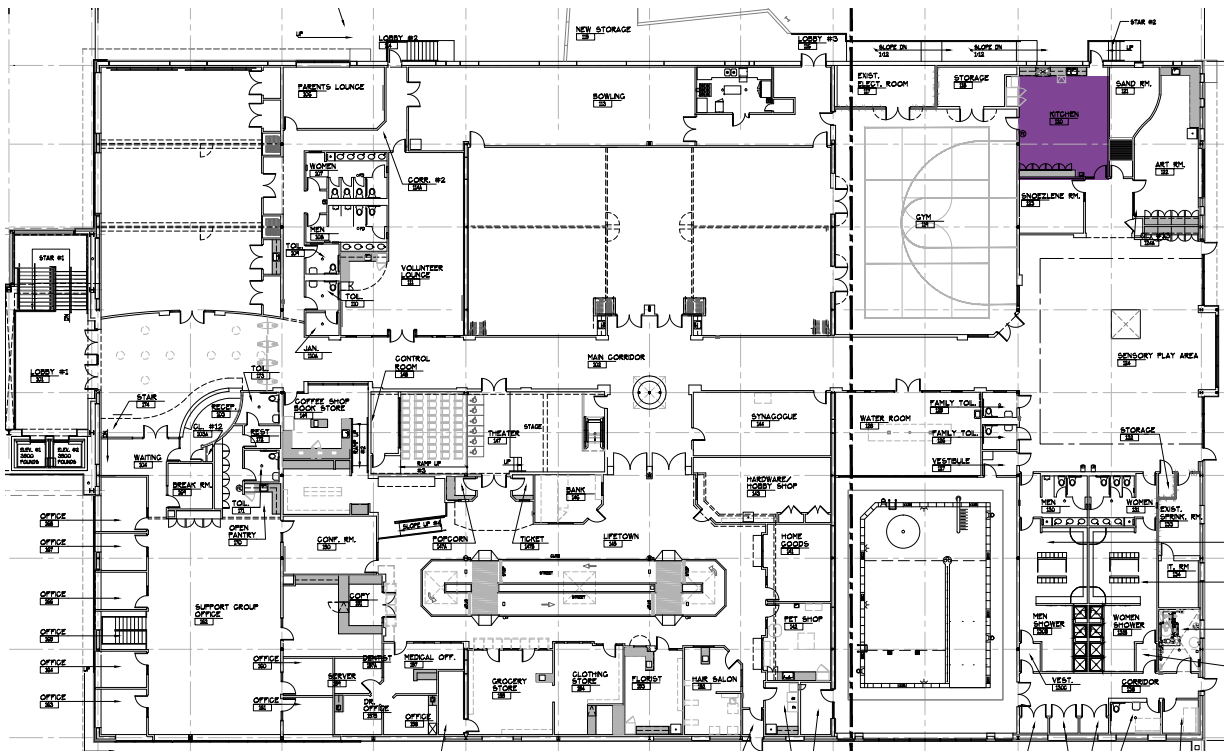

LifeTown

Event Space Offerings and Agreement

Multipurpose Room

Multipurpose Room A	25' X 32'	(800 SF)
Multipurpose Room B	20' X 32'	(640 SF)
Multipurpose Room C	20' X 40'	(800 SF)
Multipurpose Room D	25' X 32'	(800 SF)
Multipurpose Room E	20' X 32'	(640 SF)
Full Multipurpose Room	88' X 47'	(4136 SF)

Youth Center

Youth Center A	40' X 20'	(800 SF)
Youth Center B	40' X 20'	(800 SF)
Youth Center C	40' X 19'	(760 SF)
Full Youth Center	40' X 59'	(2360 SF)

Volunteer Lounge

1215 SF

These outstanding
teen volunteers
brought smiles
to the faces of
individuals with
special needs
since 2000!

finds a treasure

ורבות לתוך כבוד

Gym

45' X 60' (2700 SF)

Sensory Room

Sand Room

Art Room

Kitchen

21' X 37' (777 SF)

Shul

15' X 32' (480 SF)

Indoor Park

44' X 38' (1672 SF)

LifeTown Shoppes

34' X 75' (2550 SF)

Outdoor Field