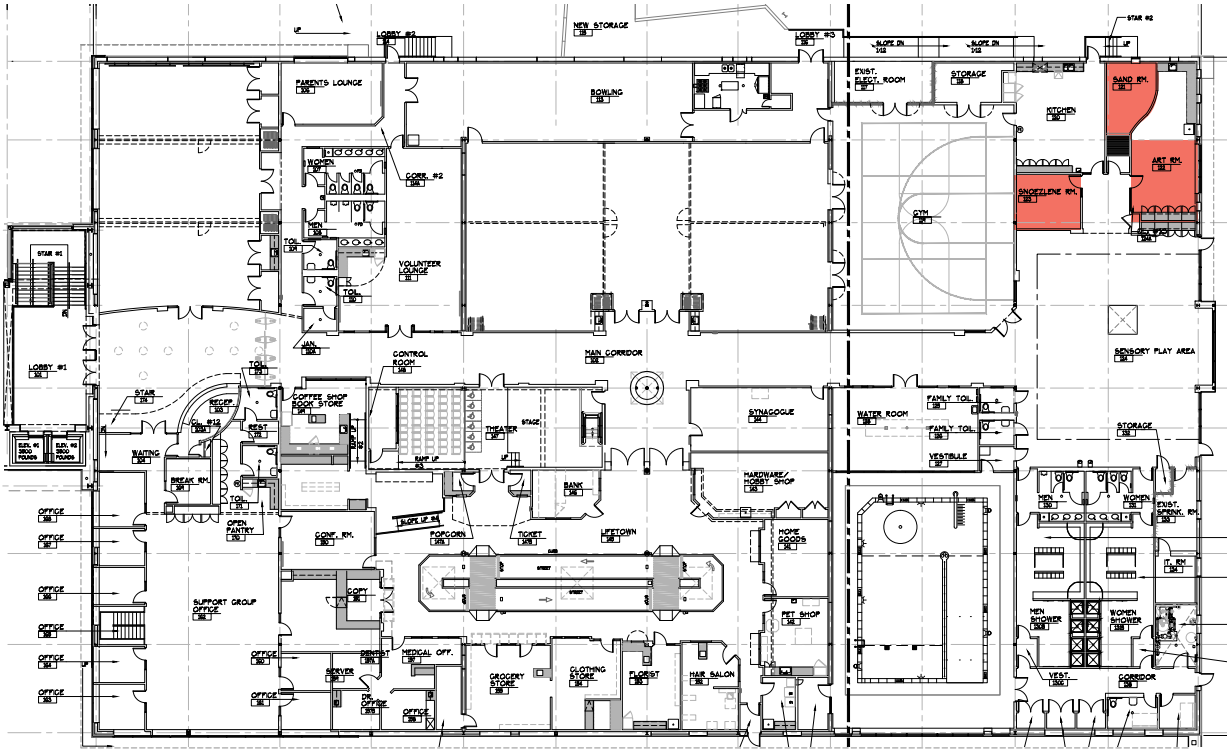

LifeTown

Event Space Offerings and Agreement

Multipurpose Room

Multipurpose Room A	25' X 32'	(800 SF)
Multipurpose Room B	20' X 32'	(640 SF)
Multipurpose Room C	20' X 40'	(800 SF)
Multipurpose Room D	25' X 32'	(800 SF)
Multipurpose Room E	20' X 32'	(640 SF)
Full Multipurpose Room	88' X 47'	(4136 SF)

Youth Center

Youth Center A	40' X 20'	(800 SF)
Youth Center B	40' X 20'	(800 SF)
Youth Center C	40' X 19'	(760 SF)
Full Youth Center	40' X 59'	(2360 SF)

Volunteer Lounge

1215 SF

These outstanding
teen volunteers
brought smiles
to the faces of
individuals with
special needs
since 2000!

finds a treasure

ורבות לתוך כבוד

Gym

45' X 60' (2700 SF)

Sensory Room

Sand Room

Art Room

Kitchen

21' X 37' (777 SF)

Shul

15' X 32' (480 SF)

Indoor Park

44' X 38' (1672 SF)

LifeTown Shoppes

34' X 75' (2550 SF)

Outdoor Field