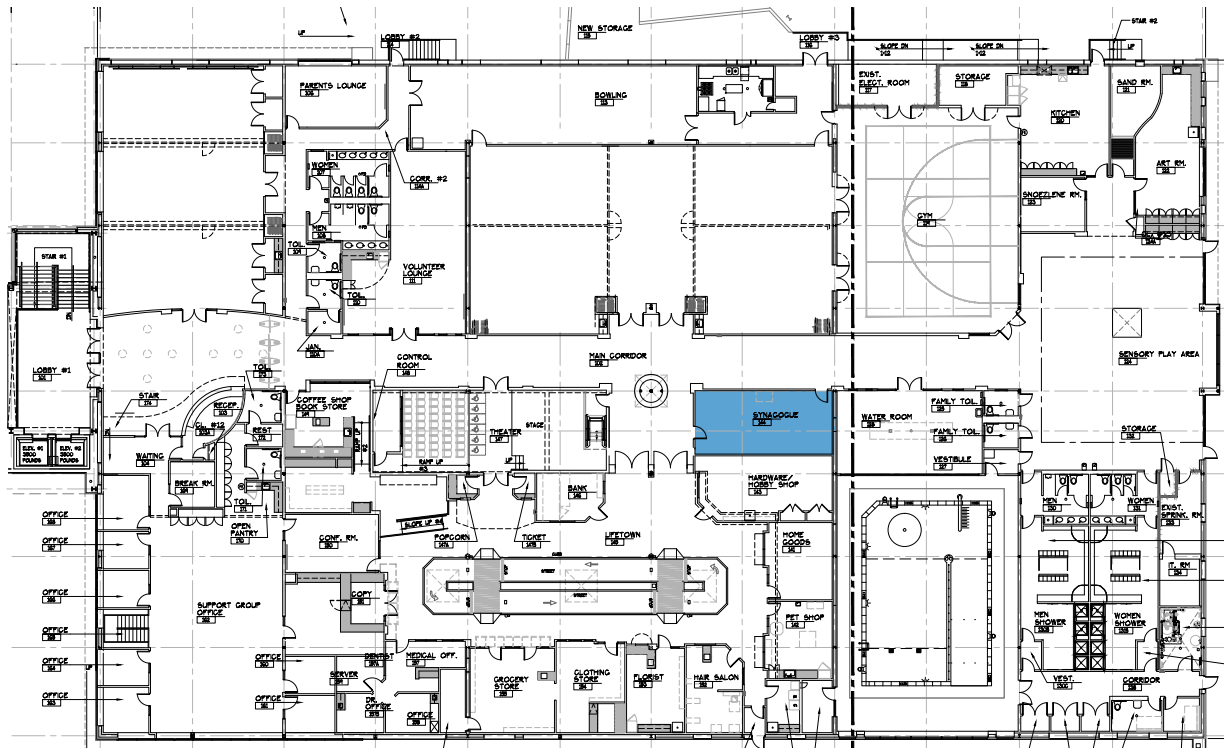

LifeTown

Event Space Offerings and Agreement

Multipurpose Room

Multipurpose Room A	25' X 32'	(800 SF)
Multipurpose Room B	20' X 32'	(640 SF)
Multipurpose Room C	20' X 40'	(800 SF)
Multipurpose Room D	25' X 32'	(800 SF)
Multipurpose Room E	20' X 32'	(640 SF)
Full Multipurpose Room	88' X 47'	(4136 SF)

Youth Center

Youth Center A	40' X 20'	(800 SF)
Youth Center B	40' X 20'	(800 SF)
Youth Center C	40' X 19'	(760 SF)
Full Youth Center	40' X 59'	(2360 SF)

Volunteer Lounge

1215 SF

These outstanding
teen volunteers
brought smiles
to the faces of
individuals with
special needs
since 2000!

finds a treasure

ורבות לתוך כבוד

Gym

45' X 60' (2700 SF)

Sensory Room

Sand Room

Art Room

Kitchen

21' X 37' (777 SF)

Shul

15' X 32' (480 SF)

Indoor Park

44' X 38' (1672 SF)

LifeTown Shoppes

34' X 75' (2550 SF)

Outdoor Field