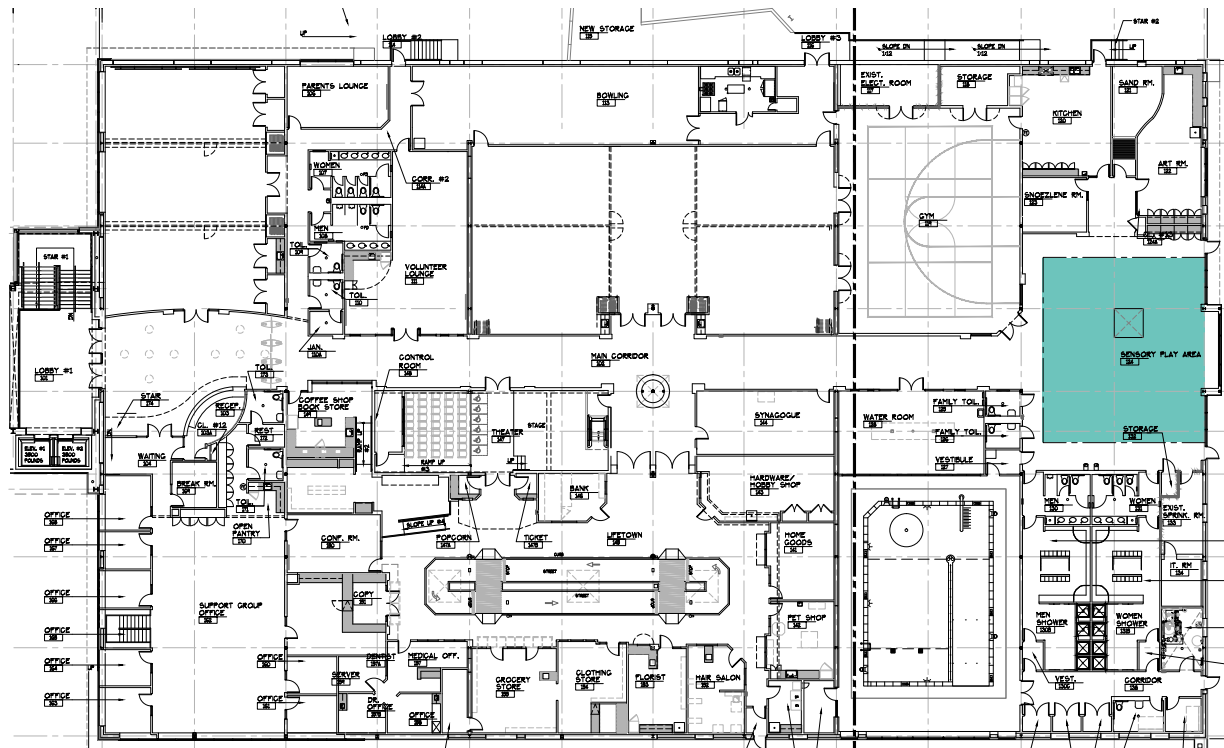

LifeTown

Event Space Offerings and Agreement

Multipurpose Room

Multipurpose Room A	25' X 32'	(800 SF)
Multipurpose Room B	20' X 32'	(640 SF)
Multipurpose Room C	20' X 40'	(800 SF)
Multipurpose Room D	25' X 32'	(800 SF)
Multipurpose Room E	20' X 32'	(640 SF)
Full Multipurpose Room	88' X 47'	(4136 SF)

Youth Center

Youth Center A	40' X 20'	(800 SF)
Youth Center B	40' X 20'	(800 SF)
Youth Center C	40' X 19'	(760 SF)
Full Youth Center	40' X 59'	(2360 SF)

Volunteer Lounge

1215 SF

These outstanding
teen volunteers
brought smiles
to the faces of
individuals with
special needs
since 2000!

finds a treasure

ורבות לתוך כבוד

Gym

45' X 60' (2700 SF)

Sensory Room

Sand Room

Art Room

Kitchen

21' X 37' (777 SF)

Shul

15' X 32' (480 SF)

Indoor Park

44' X 38' (1672 SF)

LifeTown Shoppes

34' X 75' (2550 SF)

Outdoor Field