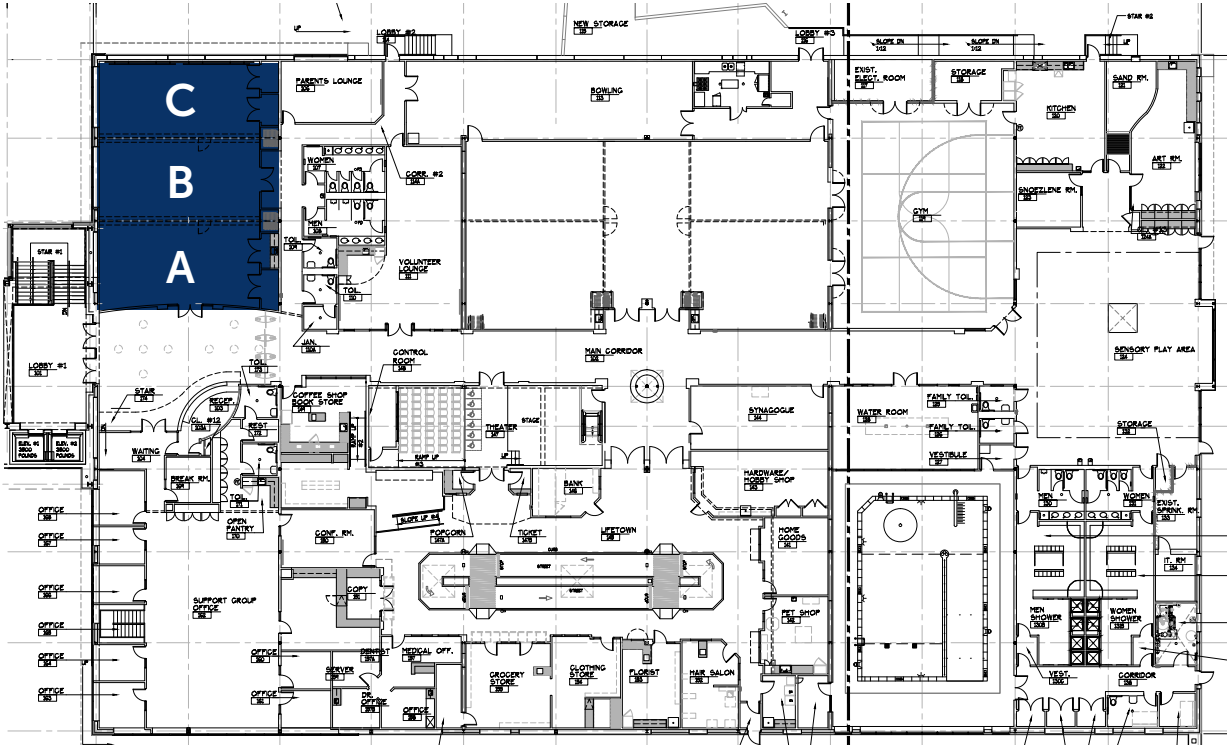

LifeTown

Event Space Offerings and Agreement

Multipurpose Room

Multipurpose Room A	25' X 32'	(800 SF)
Multipurpose Room B	20' X 32'	(640 SF)
Multipurpose Room C	20' X 40'	(800 SF)
Multipurpose Room D	25' X 32'	(800 SF)
Multipurpose Room E	20' X 32'	(640 SF)
Full Multipurpose Room	88' X 47'	(4136 SF)

Youth Center

Youth Center A	40' X 20'	(800 SF)
Youth Center B	40' X 20'	(800 SF)
Youth Center C	40' X 19'	(760 SF)
Full Youth Center	40' X 59'	(2360 SF)

Volunteer Lounge

1215 SF

These outstanding
teen volunteers
brought smiles
to the faces of
individuals with
special needs
since 2000!

finds a treasure

ורבות לתוך כבוד

Gym

45' X 60' (2700 SF)

Sensory Room

Sand Room

Art Room

Kitchen

21' X 37' (777 SF)

Shul

15' X 32' (480 SF)

Indoor Park

44' X 38' (1672 SF)

LifeTown Shoppes

34' X 75' (2550 SF)

Outdoor Field