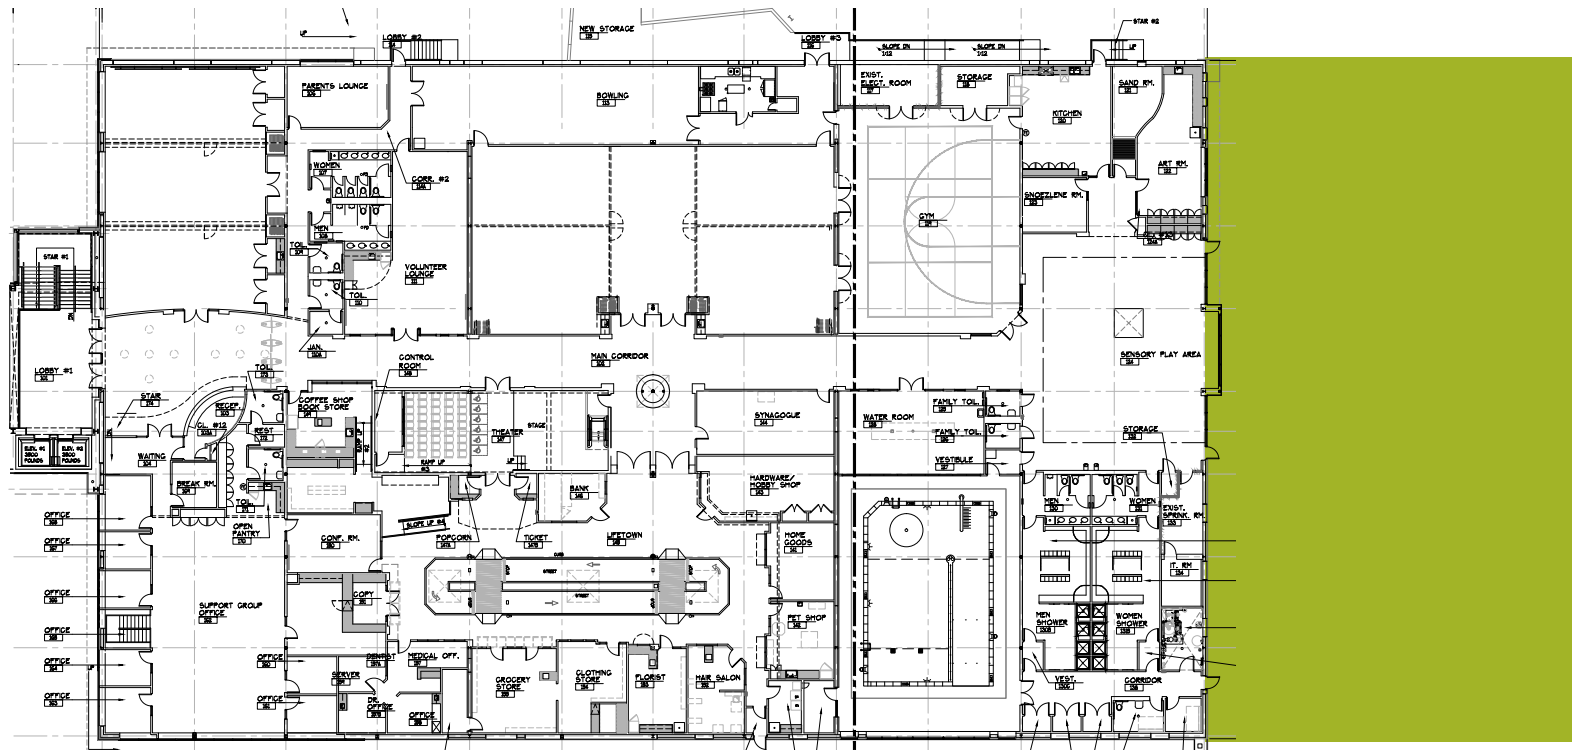

LifeTown

Event Space Offerings and Agreement

Multipurpose Room

Multipurpose Room A	25' X 32'	(800 SF)
Multipurpose Room B	20' X 32'	(640 SF)
Multipurpose Room C	20' X 40'	(800 SF)
Multipurpose Room D	25' X 32'	(800 SF)
Multipurpose Room E	20' X 32'	(640 SF)
Full Multipurpose Room	88' X 47'	(4136 SF)

finds a treasure

ורבות לתוך כבוד

Gym

45' X 60' (2700 SF)

Sensory Room

Sand Room

Art Room

Kitchen

21' X 37' (777 SF)

Shul

15' X 32' (480 SF)

Indoor Park

44' X 38' (1672 SF)

LifeTown Shoppes

34' X 75' (2550 SF)

Outdoor Field

210' X 88' (18,480 SF)

LifeTown

10 Microlab Road, Livingston, NJ 07039
973.251.0200 • www.LifeTown.com

Affiliated with
RABBINICAL COLLEGE OF
AMERICA—LUBAVITCH

We're partners with
 Jewish Federation
OF GREATER METROWEST NJ