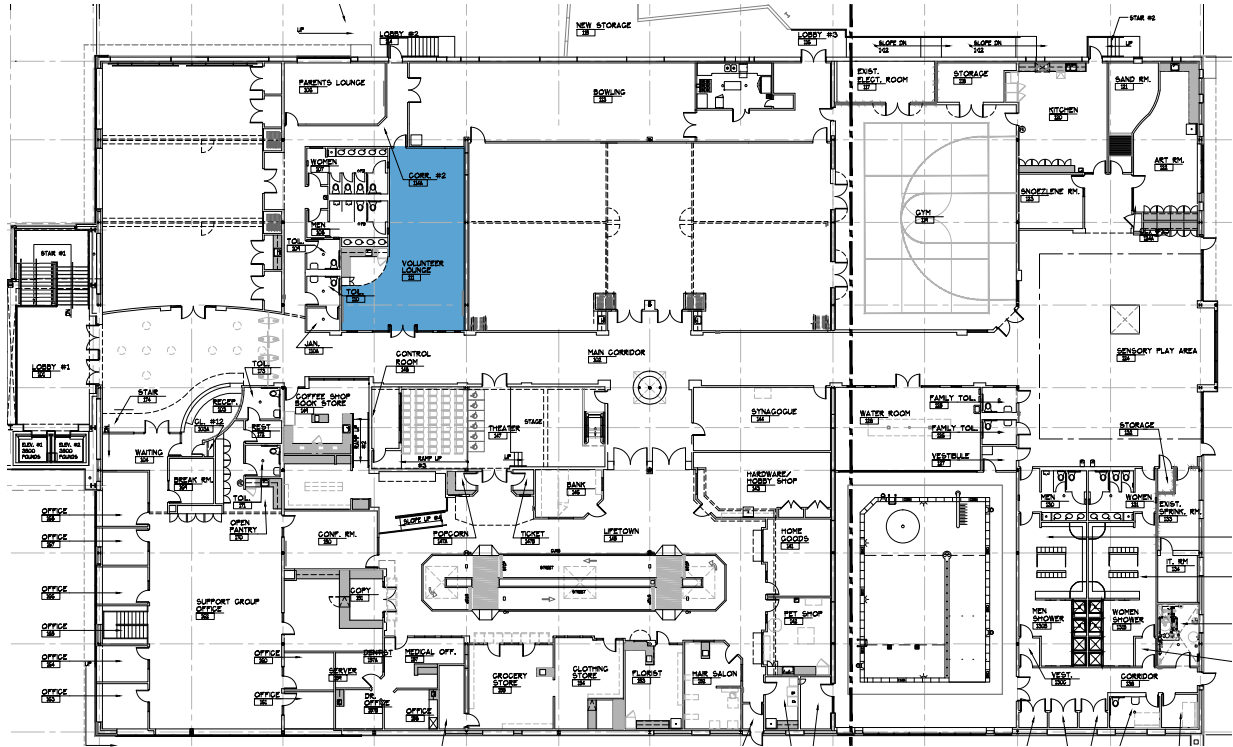

LifeTown

Event Space Offerings and Agreement

Multipurpose Room

Multipurpose Room A	25' X 32'	(800 SF)
Multipurpose Room B	20' X 32'	(640 SF)
Multipurpose Room C	20' X 40'	(800 SF)
Multipurpose Room D	25' X 32'	(800 SF)
Multipurpose Room E	20' X 32'	(640 SF)
Full Multipurpose Room	88' X 47'	(4136 SF)

Youth Center

Youth Center A	40' X 20'	(800 SF)
Youth Center B	40' X 20'	(800 SF)
Youth Center C	40' X 19'	(760 SF)
Full Youth Center	40' X 59'	(2360 SF)

Volunteer Lounge

1215 SF

These outstanding
teen volunteers
brought smiles
to the faces of
individuals with
special needs
since 2000!

finds a treasure

ורבות לתוך כבוד

Gym

45' X 60' (2700 SF)

Sensory Room

Sand Room

Art Room

Kitchen

21' X 37' (777 SF)

Shul

15' X 32' (480 SF)

Indoor Park

44' X 38' (1672 SF)

LifeTown Shoppes

34' X 75' (2550 SF)

Outdoor Field