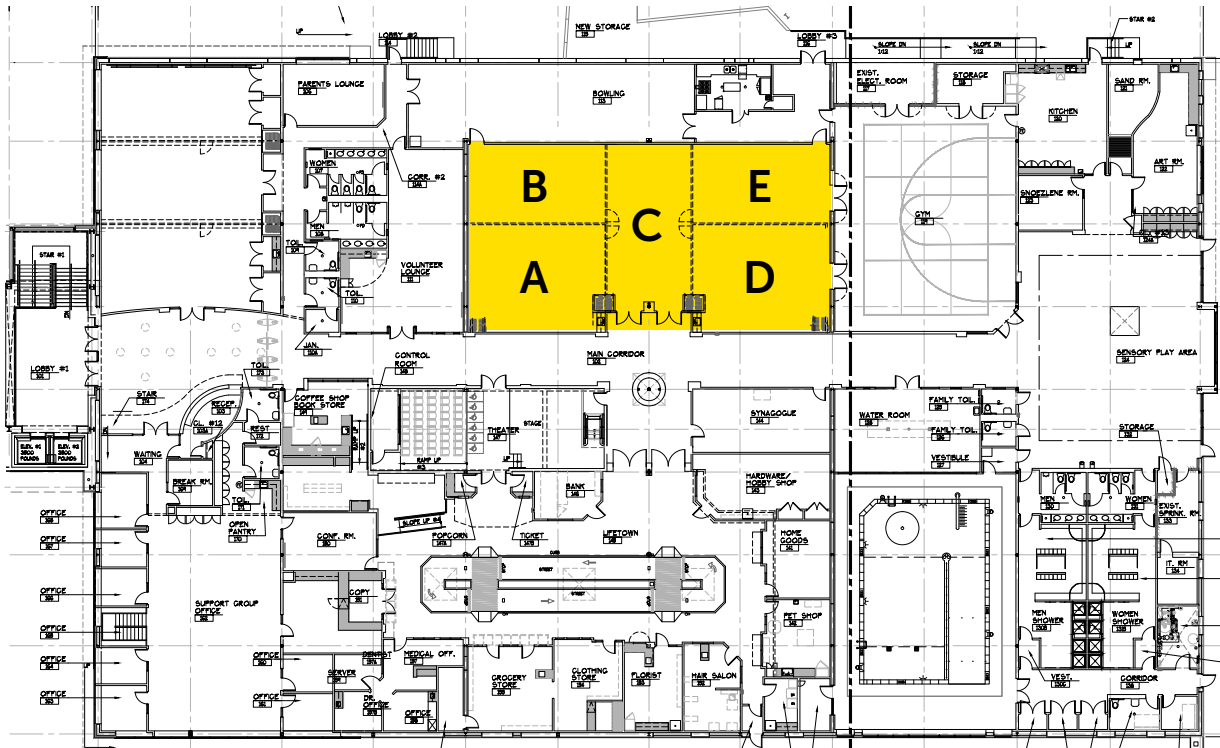

LifeTown

Event Space Offerings and Agreement

Multipurpose Room

Multipurpose Room A	25' X 32'	(800 SF)
Multipurpose Room B	20' X 32'	(640 SF)
Multipurpose Room C	20' X 40'	(800 SF)
Multipurpose Room D	25' X 32'	(800 SF)
Multipurpose Room E	20' X 32'	(640 SF)
Full Multipurpose Room	88' X 47'	(4136 SF)

Youth Center

Youth Center A	40' X 20'	(800 SF)
Youth Center B	40' X 20'	(800 SF)
Youth Center C	40' X 19'	(760 SF)
Full Youth Center	40' X 59'	(2360 SF)

Volunteer Lounge

1215 SF

These outstanding
teen volunteers
brought smiles
to the faces of
individuals with
special needs
since 2000!

finds a treasure

ורבות לתוך כבוד

Gym

45' X 60' (2700 SF)

Sensory Room

Sand Room

Art Room

Kitchen

21' X 37' (777 SF)

Shul

15' X 32' (480 SF)

Indoor Park

44' X 38' (1672 SF)

LifeTown Shoppes

34' X 75' (2550 SF)

Outdoor Field